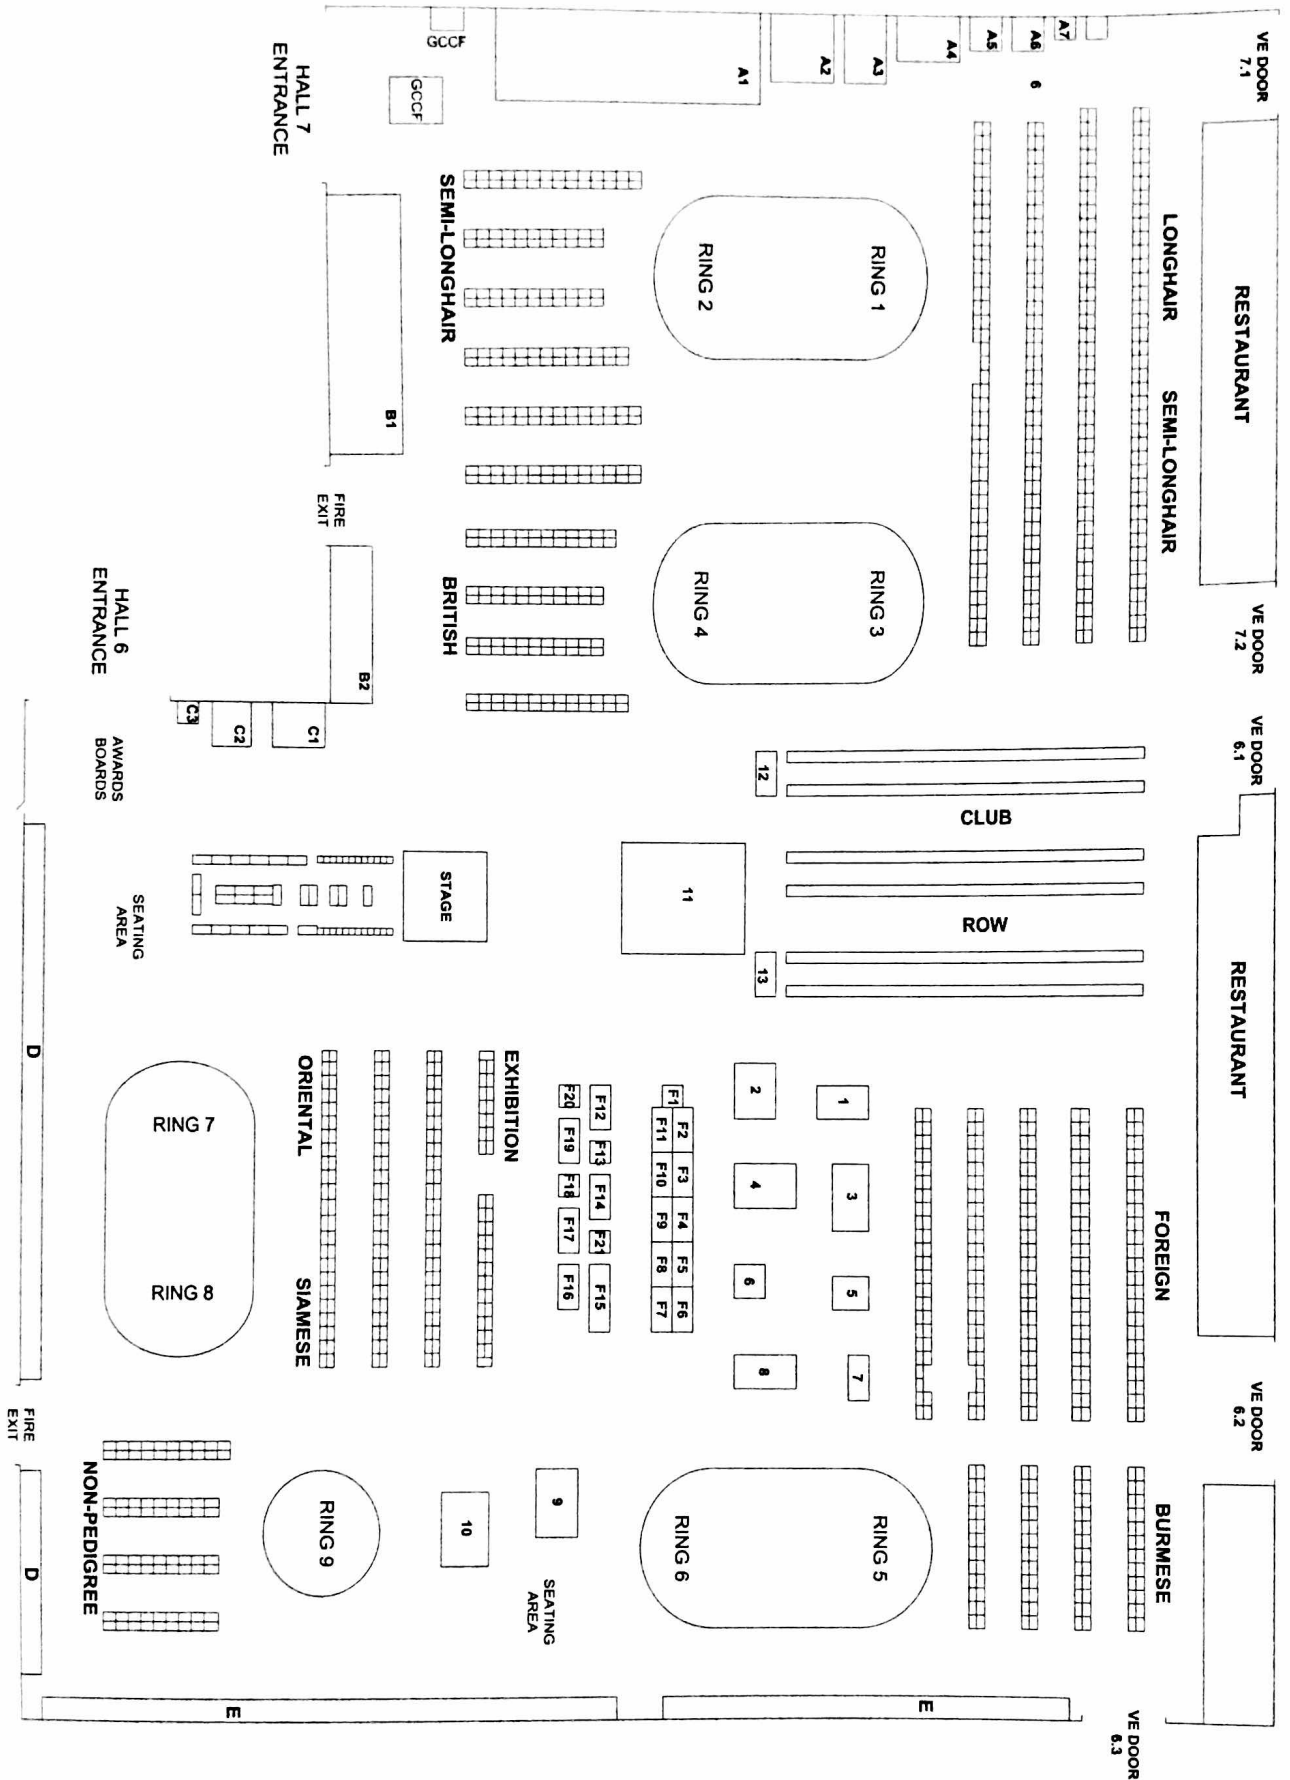

GCCF SUPREME SHOW 2010 HALL PLAN

INDEX

Best in Show Award Results	IFC
Show Organisation	3
Judges and Stewards	6
Awards & Specials	8
Club Specials	10
Club Row Talk Timetable	11
PERSIAN SECTION	
Persian Adults	13
Persian Kittens	18
Persian Neuters	20
SEMI-LONGHAIR SECTION	
Semi-Longhair Adults	23
Semi-Longhair Kittens	34
Semi-Longhair Neuters	38
BRITISH SECTION	
British Adults	47
British Kittens	54
British Neuters	59
FOREIGN SECTION	
Foreign Adults	64
Foreign Kittens	73
Foreign Neuters	78
BURMESE SECTION	
Burmese Adults	85
Burmese Kittens	89
Burmese Neuters	92
ORIENTAL SECTION	
Oriental Adults	94
Oriental Kittens	99
Oriental Neuters	101
SIAMESE & BALINESE SECTION	
Siamese & Balinese Adults	105
Siamese & Balinese Kittens	109
Siamese & Balinese Neuters	112
Exhibition Pens	115
Club Row	116
NON PEDIGREE SECTION	
Supreme Classes	123
List of Exhibitors	127
Trade Stands	138
Plan of Show	139