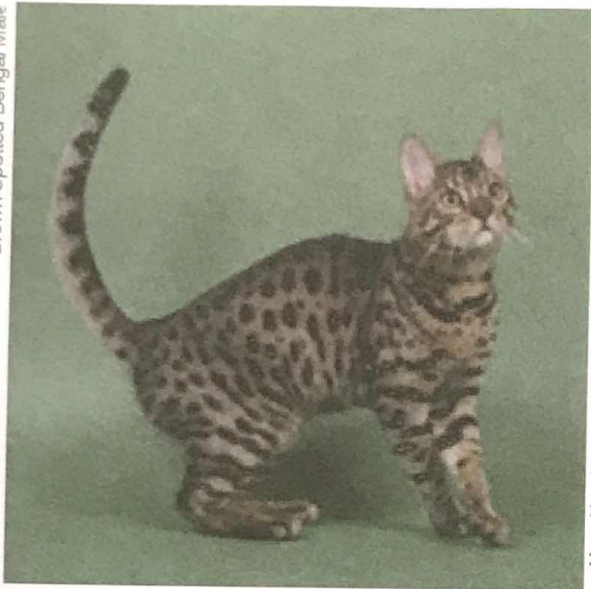

Brown Spotted Bengal Male

Marc Henrie

Barijka Homer

Breeder: Mrs F M Peace Owners: Mr J E & Mrs S E McLeod
Supreme Provisional Breed Exhibit 2002 (Kitten)

Orange-eyed White Persian Female