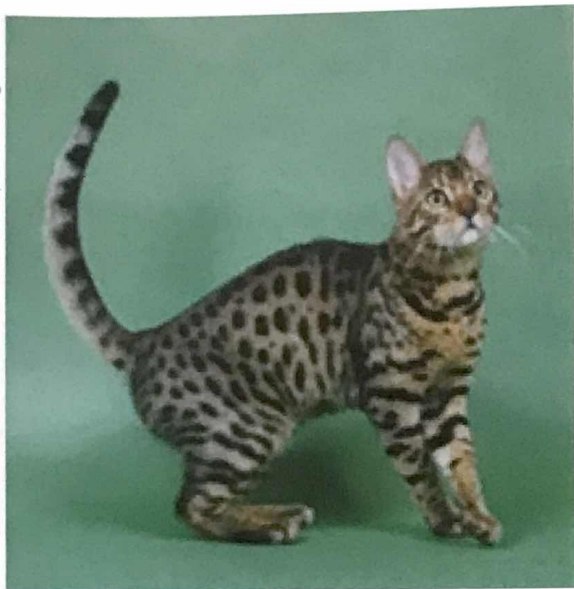

Brown Spotted Bengal Male

Marc Henrie

Barijka Homer

Breeder: Mrs F M Peace Owners: Mr J E & Mrs S E McLeod
Supreme Provisional Breed Exhibit 2002 (Kitten)

Orange-eyed White Persian Female