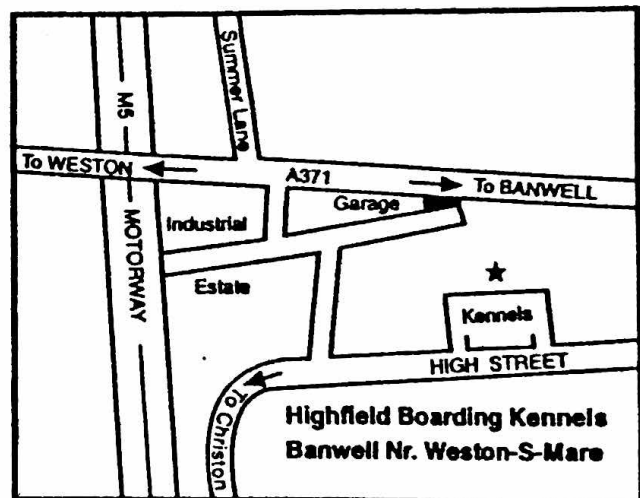

Opening Hours:

10 a.m. - 8 p.m. Daily

Mrs S. Hale,
High Street,
BANWELL,
BS29 6AL

Tel: 01934 - 822372

Class 103a Red or Cream Smoke Neuter, Male**Mrs J Gillson**

89

Mrs D M Rutter JENICAY GEORGIO SUNSHADOW (6d) MN 21/06/98
Breeder - Mr G & Mrs J Plant, GrCh Jenicay Rasputin x Lukandres
Shannons Secret Also in 453 455 786