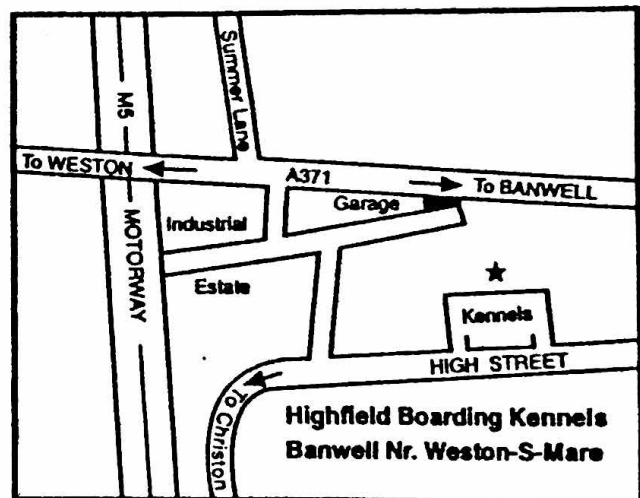

# Highfield Kennels and Cattery

★ ALL BREEDS WELCOME★

★ Collection & delivery available ★

★ Kennels have individual runs ★

★ Daily Exercise ★

★ ALL YEAR ROUND ★

Opening Hours:

10 a.m. - 8 p.m. Daily