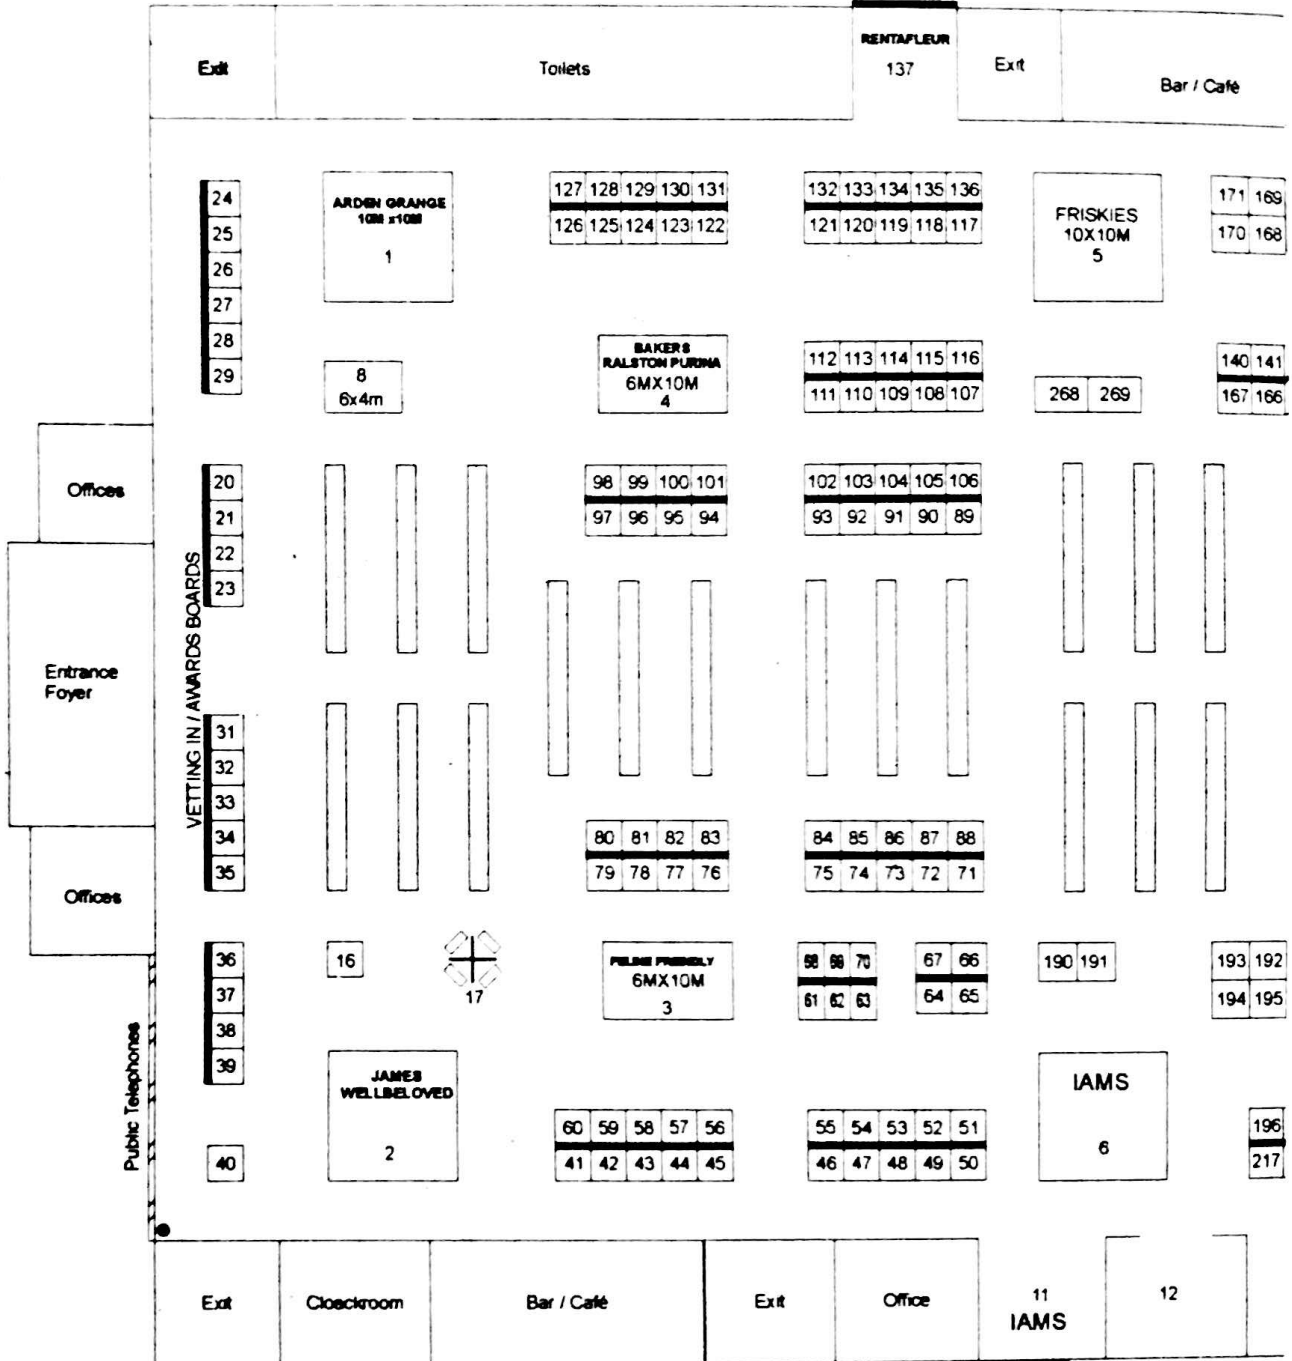

NATIONAL CAT CLUB SHOW
Saturday 12th December 1998

EARLS COURT 2

Lorry
Entrance
L

Hall Manager
Frank Grieve
18 Westwoods Hollow
Westminster Gate
Burntwood
STAFFS
WS7 9AT
Tel/Fax: 01543 877051

Assistant Hall Manager
Bryan Holmes
20 Hillside Drive
Little Haywood
Stafford
STAFFS
ST18 0NN
Tel: 01889 882289
Fax: 01889 882187
E mail: bryan.holmes@virgin.net