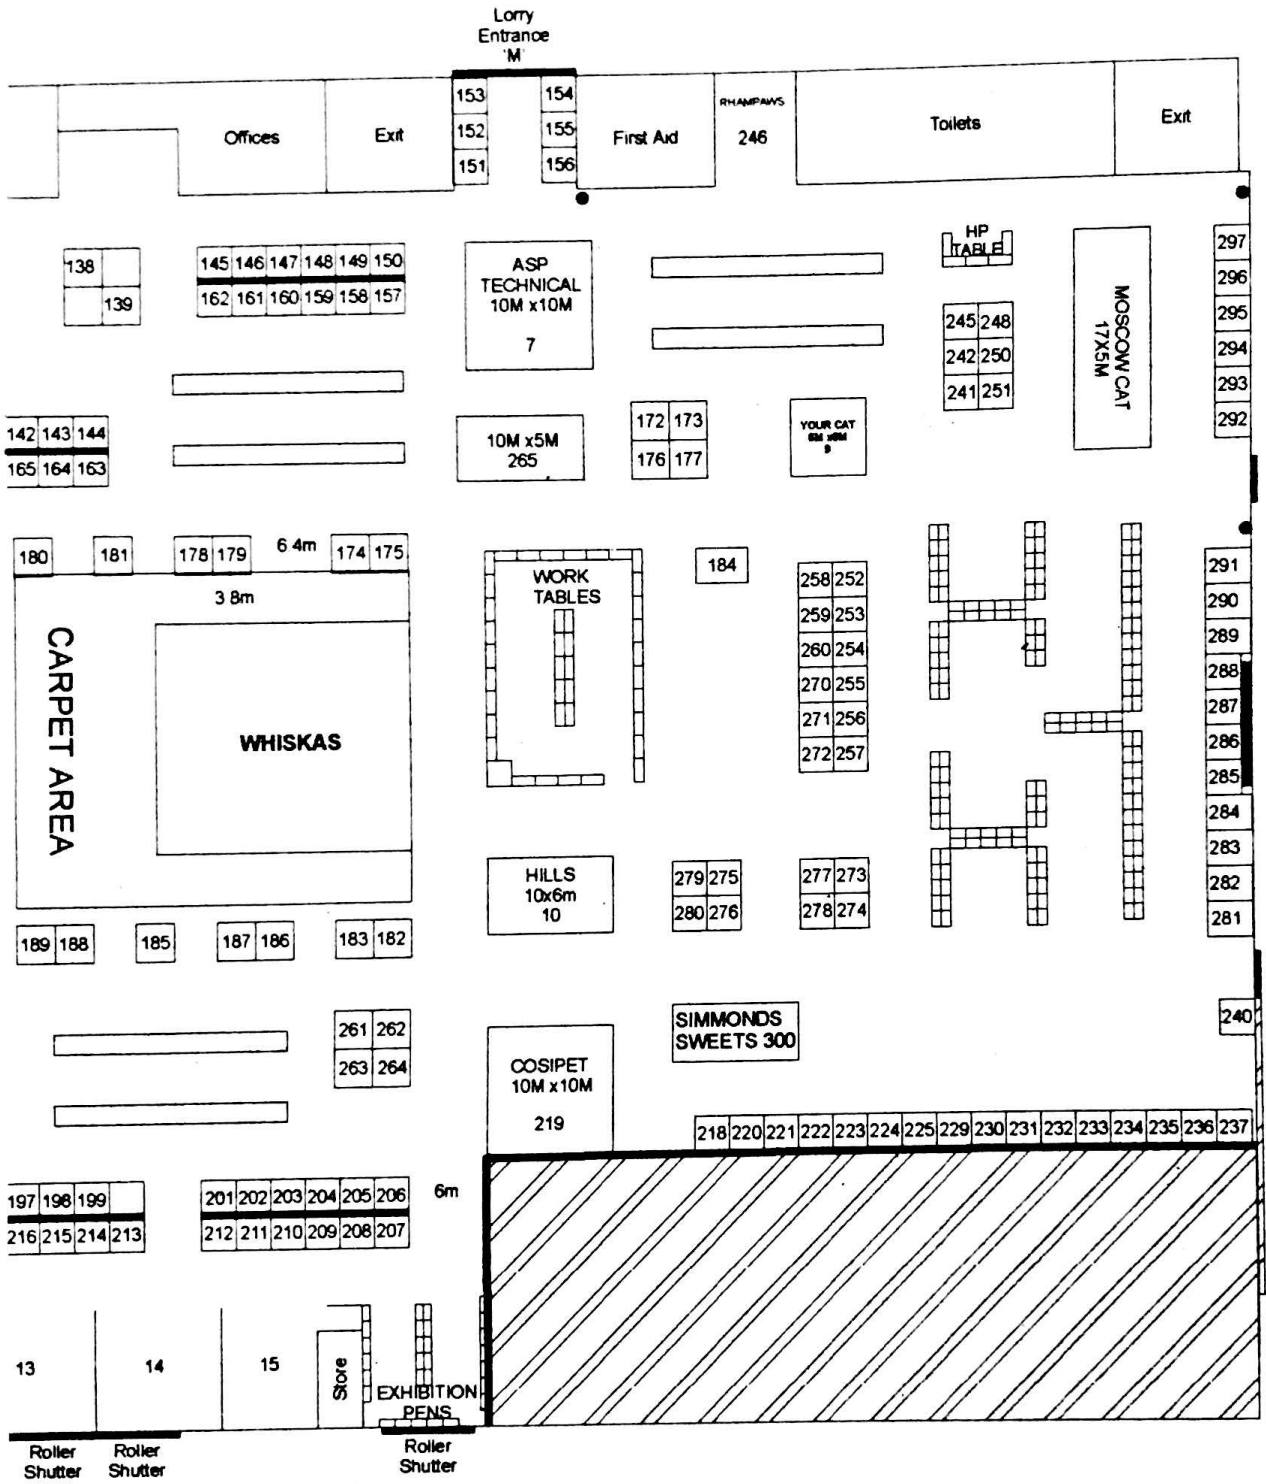

Assistant Hall Manager
 Bryan Holmes
 20 Hillside Drive
 Little Haywood
 Stafford
 STAFFS
 ST18 0NN
 Tel: 01889 882289
 Fax: 01889 882187
 E mail: bryan.holmes@virgin.net

GUIDE TO STALL HOLDERS

A NEAVERTON & SONS LTD	138, 139
A J M PET PRODUCTS	7
ABSOLUTLY ANIMALS	213
AFRICAT (UK)	82
ANIMAL AID & ADVICE	288
ANIMAL CRACKERS	190, 191
ANIMALS UNLIMITED	189
ANIMATIONS	65
ANNE BRACEY	31
ARDEN GRANGE INTERNATIONAL LTD	1
BATTERSEA DOGS HOME	241, 242
BIOKLEAN SYSTEMS LTD	99
BIOMAG	50
BLUE CROSS	192, 193
BLUE POINTED SIAMESE CAT CLUB	163
BOND & GIBBINS	110, 111
BRITISH HOMOEOPATHIC ASS.	161
BROOKHOUSE CAT PRODUCTS	90
CARING FOR CATS	157
CAROLINE BOA HAND PAINTED CERAMICS	166
CAT ACTION TRUST 1977	240
CAT BOX	126
CAT COLLECTABLES	131
CAT OUT OF THE BAG	60, 41
CAT SHOP	83, 76
CAT WATCH RESCUE	258, 259
CAT WORLD LTD	168, 169, 170, 171
CAT-FINE-ART	205
CATAC PRODUCTS LTD	136, 117
CATS	97, 98
CATS ANYTIME	118
CATS CORNER	91
CATS PROTECTION LEAGUE	235, 248, 250, 283, 284, 289
CATS PROTECTION LEAGUE	277, 273, 278, 274, LARGE STAND
CATS PROTECTION LEAGUE	142, 143, 147, 148, 159, 160
CATS PROTECTION LEAGUE	209, 214, 215, 220, 225, 232
CATS PROTECTION LEAGUE	164, 165, 197, 198, 203, 204
CATS PROTECTION LEAGUE	294, 295
CELIA HAMMOND ANIMAL TRUST	20, 21
CENTRAL LONDON ANIMAL AID	218
CHARLEMMA CATS	196, 217
CORAL BLOOM CERAMICS	200
COSIPET PRODUCTS	219
CROWCASTLE MAIL ORDER	32
DANCING CAT DESIGNS	167
DAPHNE DANNATT	28, 29
DENES NATURAL PET CARE LTD	172, 173, 176, 177
DENVIC STRETCH COVERS LTD	180
DIANA NORTON	107
DILECTAMARKETING	251
DOG BREEDERS INS CO LTD	195
DORWEST HERBS	201, 202
DOUGLAS HALL	85