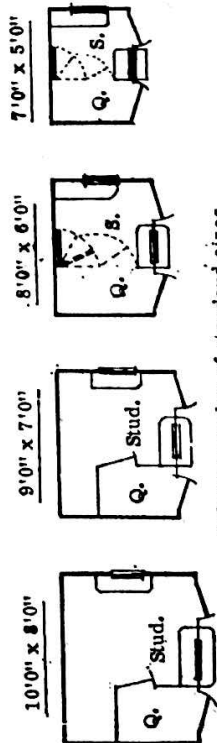

Front Elevation

A few examples of standard sizes

Stud houses with depths of 6'0" and less can have hinged Queens partitions allowing whole area for Stud.

Runs can be of any length but it is recommended that the width should be the same as the width of the Stud house. The Queens quarters can be on either side to suit the location of the unit or the customers particular requirements.

Penthouses and runs for Ladies-in-Waiting may be fitted only on the opposite side to the Queen.